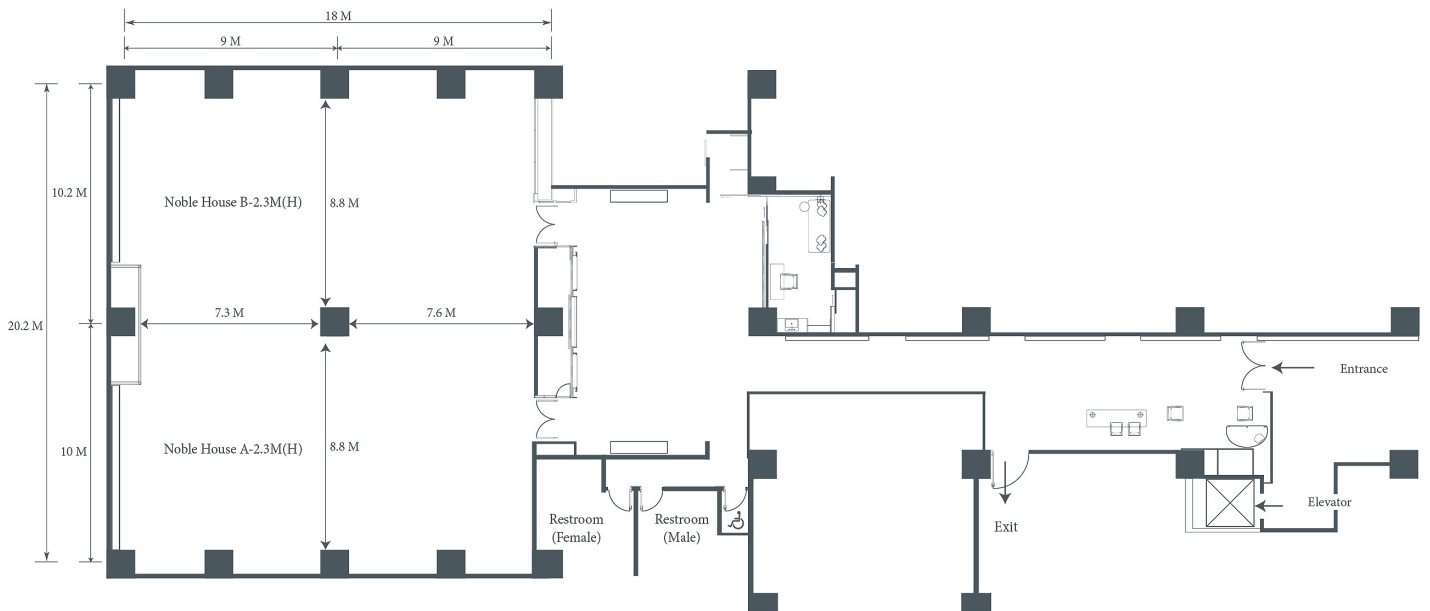

NOBLE HOUSE

人生菁華 · 風雲際會

FUNCTION ROOMS

DIMENSIONS

CAPACITY

FUNCTION ROOMS	DIMENSIONS			CAPACITY					
	L x W (m)	H(m)	Sq. m.	Sq. ft.	Theater	Classroom	Banquet	Reception	
Noble House	18 x 20.2	2.3	356.7	3,896.2	360	160	22	200	
Foyer	7.3 x 11.8	2.3	86.14	940.8					
Noble House A	18 x 10	2.3	168.78	1,843.5	180	96	10	100	
Noble House B	18 x 10.2	2.3	187.92	2,052.5	180	96	10	100	